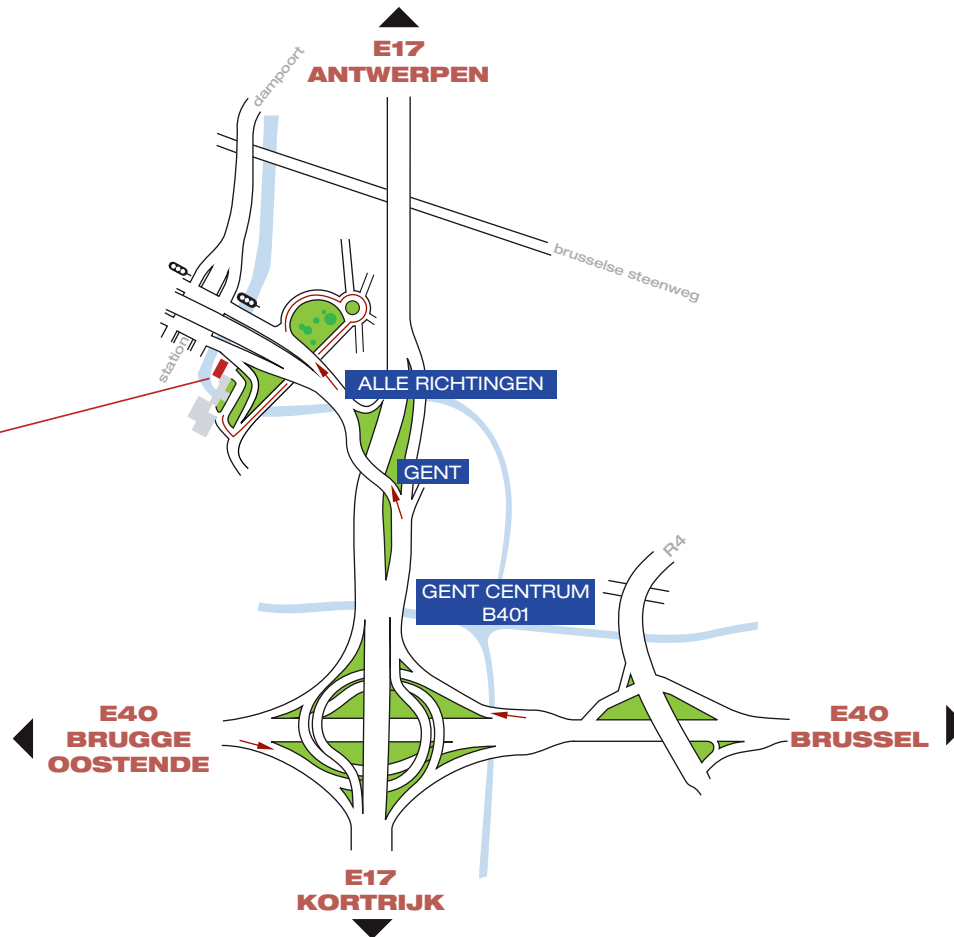

ARTWORK SYSTEMS N.V.
Artwork Toren
Bellevue 5/1101
B-9050 Gent
Belgium

! sommige afstanden zijn verkort voorgesteld !

Route

Coming from Brussels (E40) and Kortrijk (E17)

Take the E17 exit toward "Antwerpen/Gent". Merge onto the B401 toward "Alle Richtingen". On the bridge you will see the Artwork Tower (ex UCO) to your left. Follow exit 1 to Ledeberg. At the roundabout take the first exit into the tunnel under the exit. At the end of the tunnel is the entrance to the Artwork Toren parking lot. Parking spaces 17 & 18 are available for visitors. The reception is on the 11th floor.

Coming from Bruges - Ostend (E40)

Take the E17 exit toward Antwerpen/Gent. Merge onto the B401 toward "Alle Richtingen". On the bridge you will see the Artwork Tower (ex UCO) to your left. Follow exit 1 to Ledeberg. At the roundabout take the first exit into the tunnel under the exit. At the end of the tunnel is the entrance to the Artwork Toren parking lot. Parking spaces 17 & 18 are available for visitors. The reception is on the 11th floor.

Coming from Antwerp (E17)

Take the E17 toward "Gent Centrum". Merge onto the B401 toward "Alle Richtingen". On the bridge you will see the Artwork Tower (ex UCO) to your left. Follow exit 1 to Ledeberg. At the roundabout take the first exit into the tunnel under the exit. At the end of the tunnel is the entrance to the Artwork Toren parking lot. Parking spaces 17 & 18 are available for visitors. The reception is on the 11th floor.